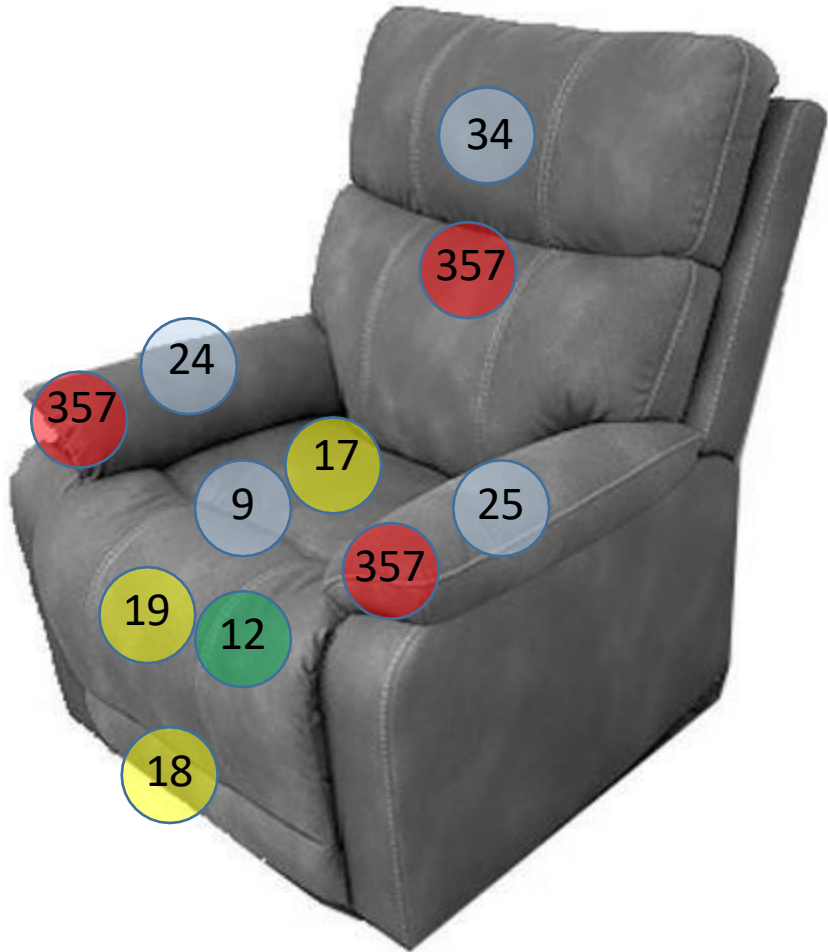

4070912

Call Out	Description
●	Blown Fiber
●	Cushion Chaise Pad - top Pad
●	Cushion Foam
●	KD Component
●	Cover

Signature
DESIGN
BY **ASHLEY**®

425

227

399

149

426

101

157

439

270

271

480

247

146