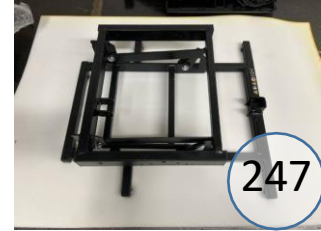

4070912

Call Out	Description
●	Blown Fiber
●	Cushion Chaise Pad - top Pad
●	Cushion Foam
●	KD Component
●	Cover

Signature
DESIGN
BY **ASHLEY**®

425

227

399

149

426

101

157

439

270

271

480

247

146